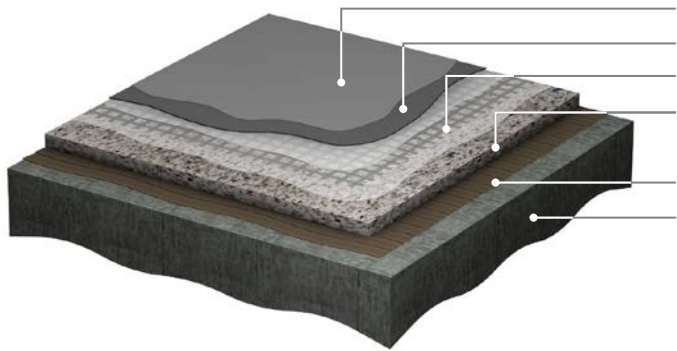

### Structure diagram for 87 mm thickness

Coloured finish  
Grey PU layer  
Plastered fabric mesh, two coats  
**VARIOFOAM** composite foam (20 mm)  
**VARIOFOAM** composite foam (65 mm)  
Adhesive  
Screed